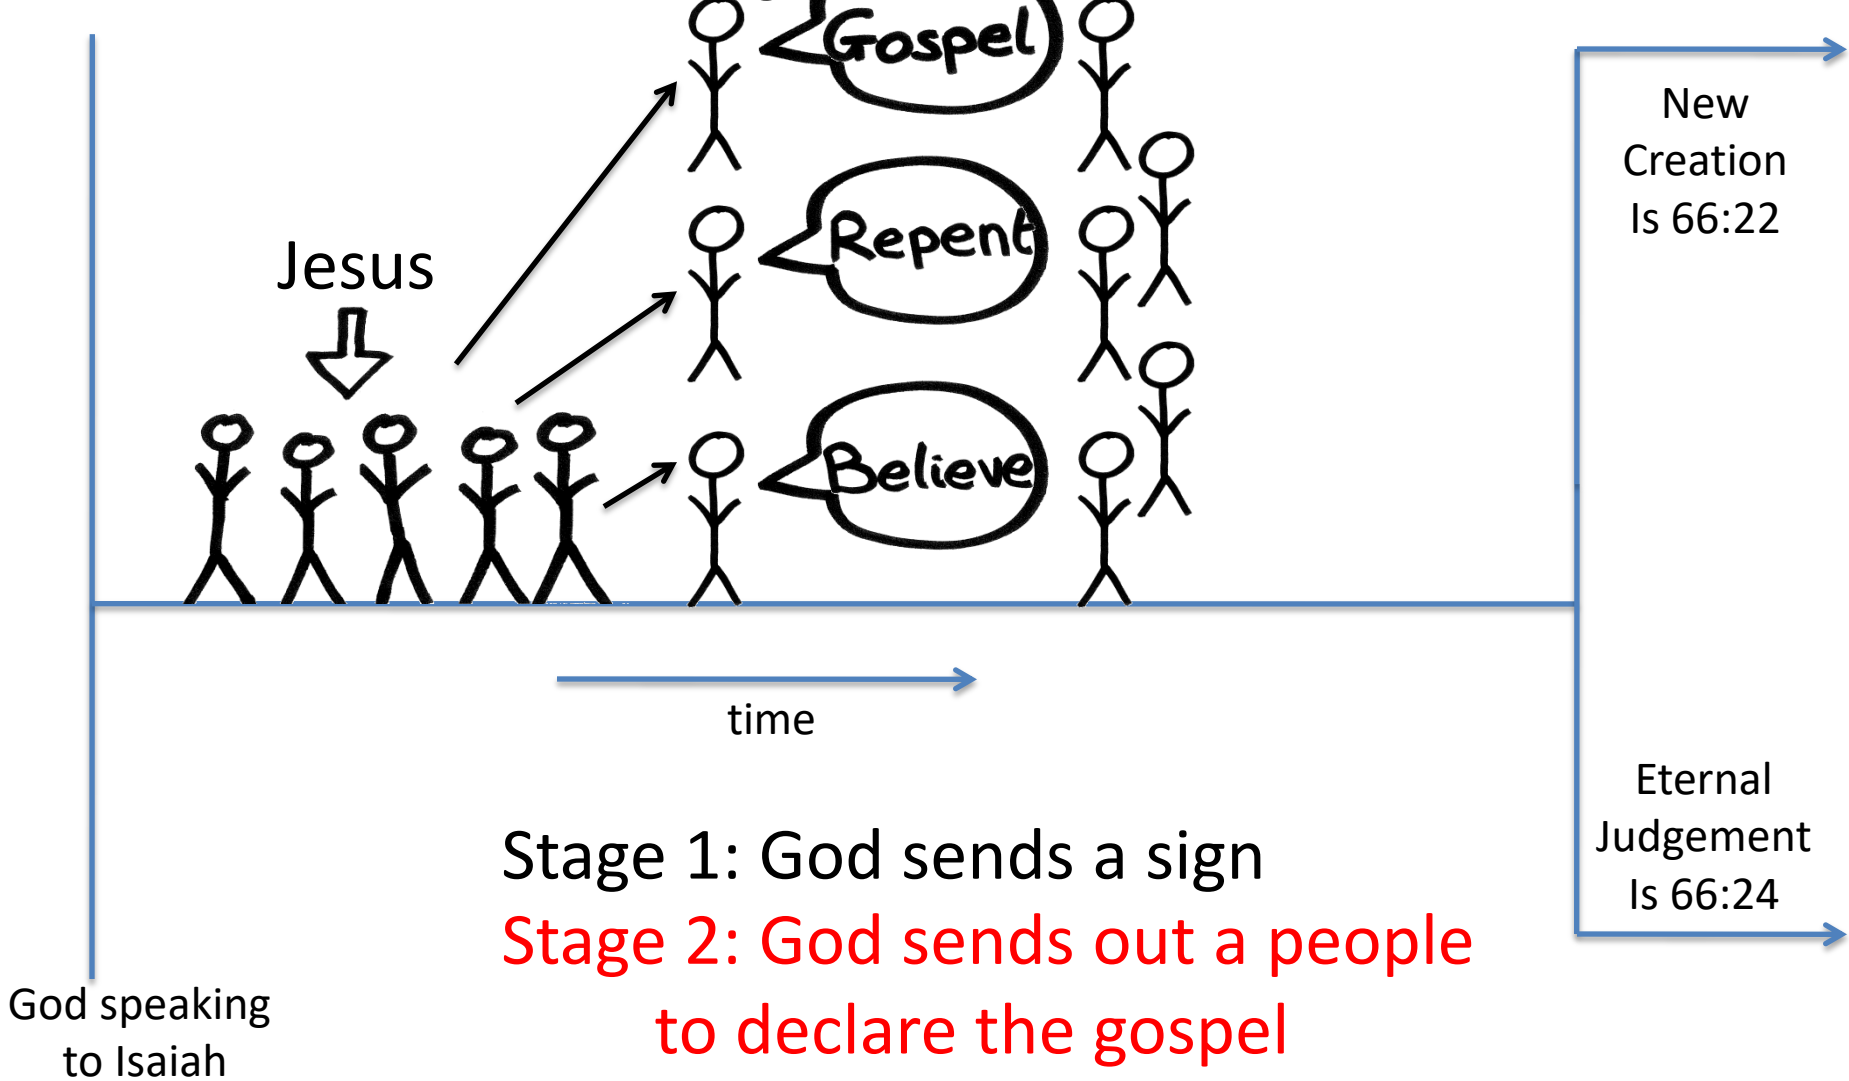

What in the world is God doing?

Isaiah 66:18-24

What in the world is God doing?

God speaking
to Isaiah

time

New
Creation
Is 66:22

Eternal
Judgement
Is 66:24

What in the world is God doing?

What in the world is God doing?

What in the world is God doing?

What in the world is God doing?

What in the world is God doing?

What in the world is God doing?

What in the world is God doing?

Would you press the STOP button?