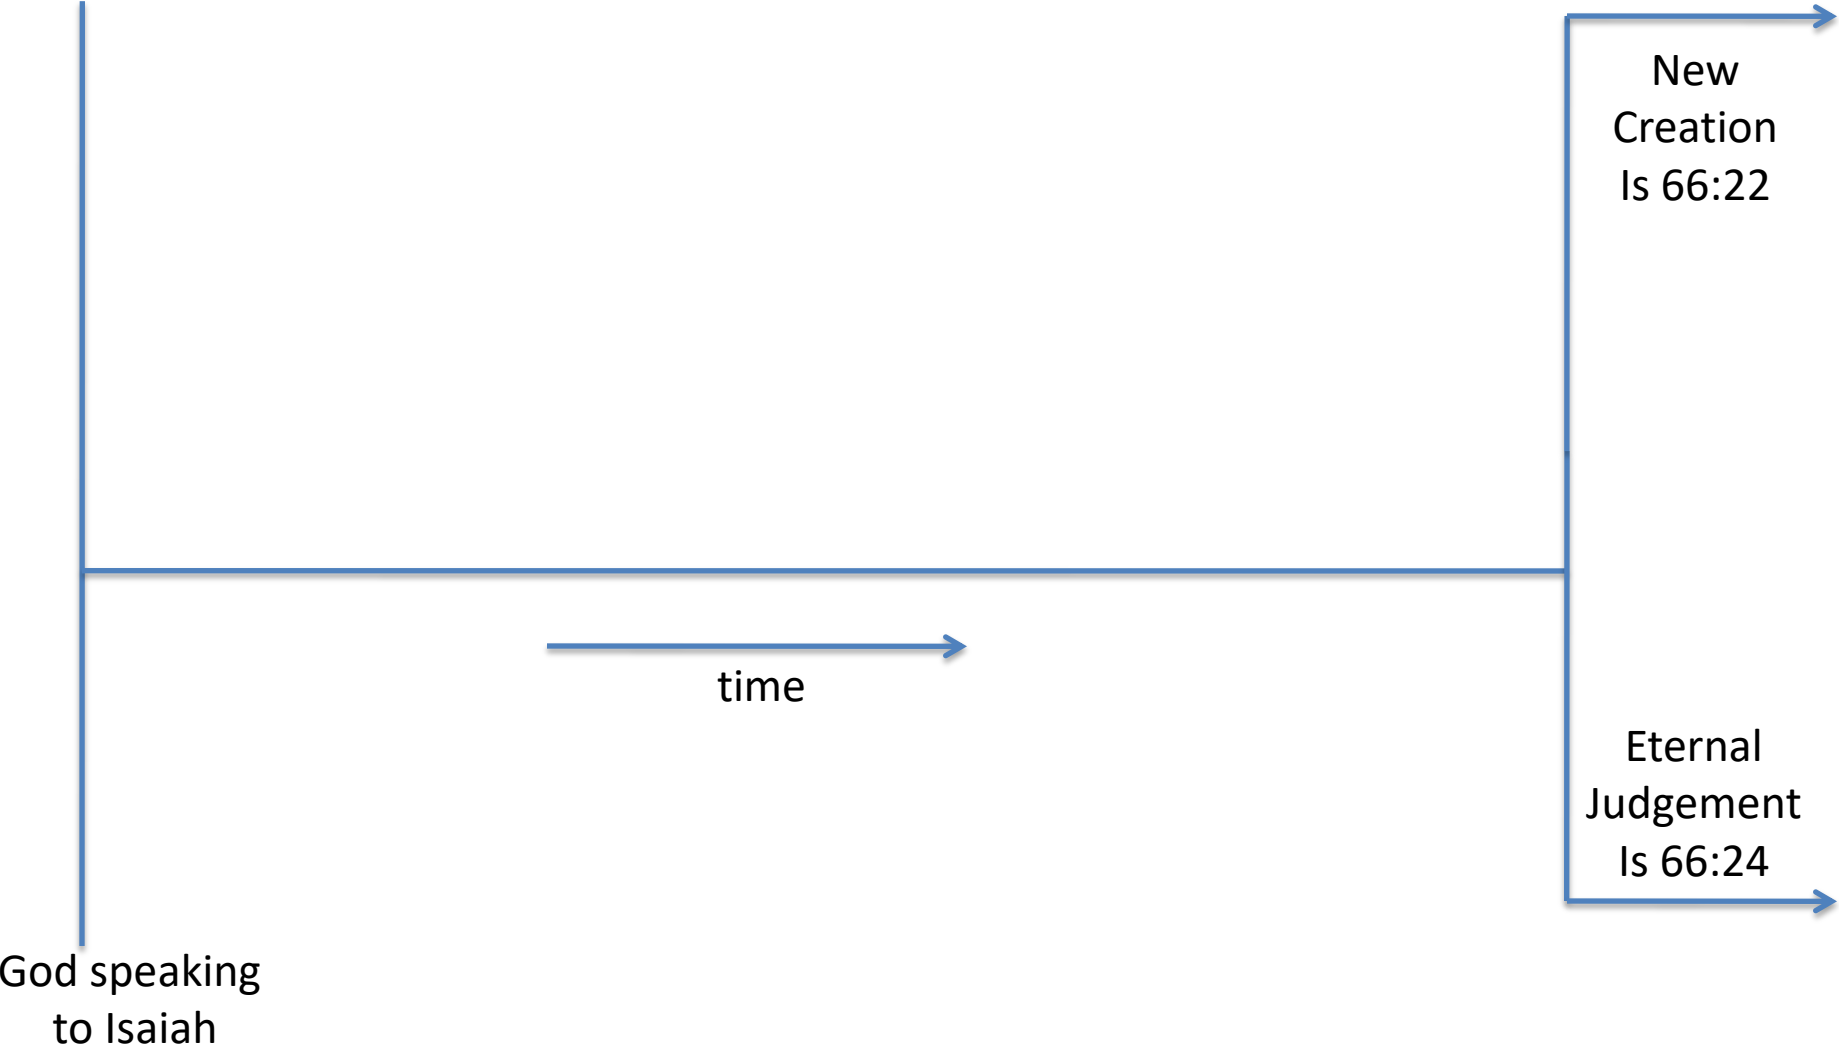

What in the world is God doing?

Isaiah 66:18-24

What in the world is God doing?

God speaking
to Isaiah

time

New
Creation
Is 66:22

Eternal
Judgement
Is 66:24

What in the world is God doing?