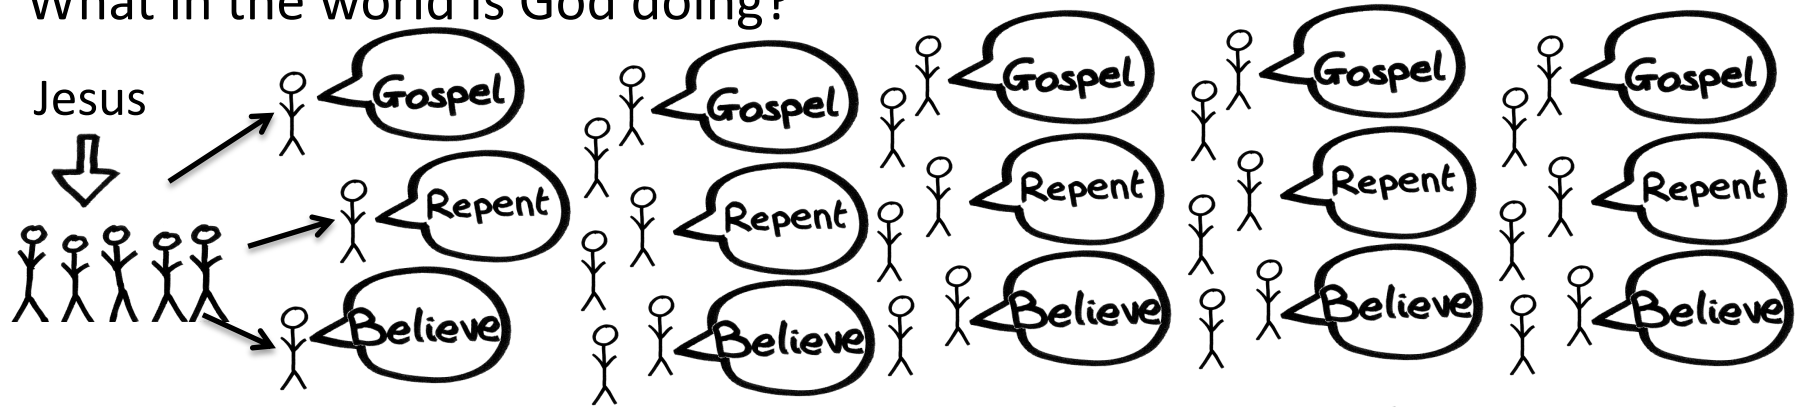

What in the world is God doing?

Isaiah 66:18-24

What in the world is God doing?

God speaking
to Isaiah

time

New
Creation
Is 66:22

Eternal
Judgement
Is 66:24

What in the world is God doing?

What in the world is God doing?

What in the world is God doing?

What in the world is God doing?

What in the world is God doing?

What in the world is God doing?

What in the world is God doing?

Would you press the STOP button?